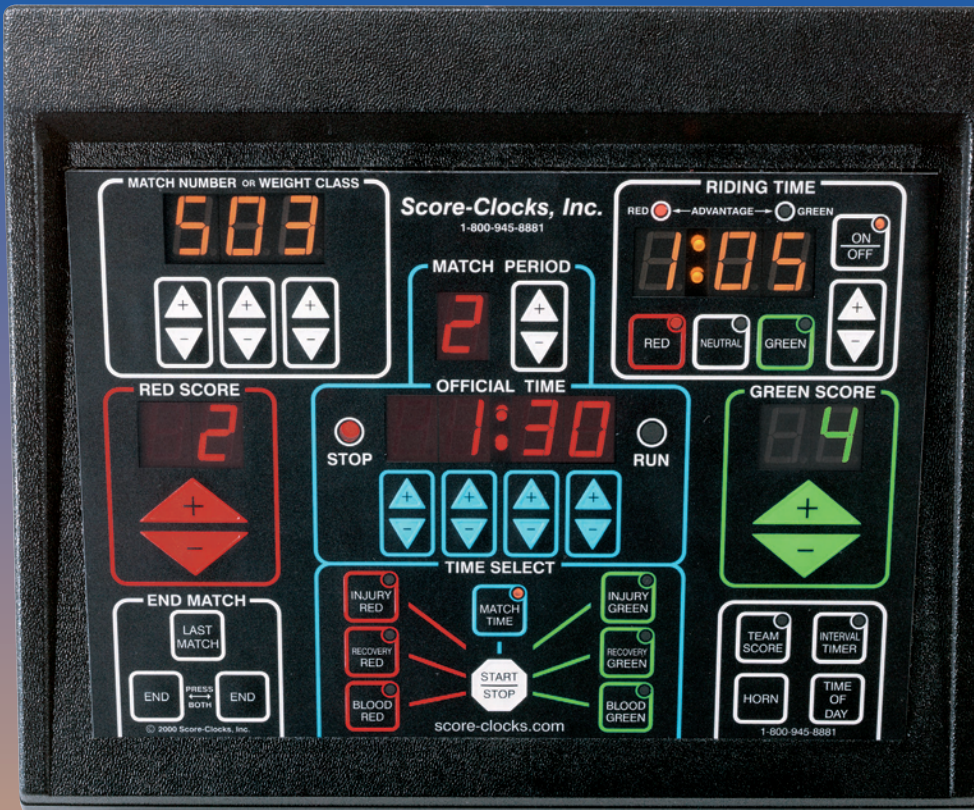

BOUTRONICS™

**MAT
COMMANDER**
3-Side HS Model W343H

Portable Wrestling Score-Clock NEW LOW-COST MODELS!

- 3-Side Spectator Display for 360 Degree Visibility
- Large Super Bright Red, Green and Amber LED Displays Visible up to 250'
- **Tripod Included!** Elevate Spectator Display for Best Sightlines
- Rugged, Heavy Duty Aluminum Design and Construction
- Compact (17" x 16" x 16") and Lightweight (15 lbs), Easy to Carry and Store Anywhere
- Includes Custom Wrestling Specific User Console
- Useable for Other Sports, 4-Digit Time, Scores to 99
- Very Easy to Use, NO Training Required
- 2-Year Factory Warranty. • 5-Year and 10-Year Plans Available
- Optional Advertising Sign Holders for Selling Ad Space to Sponsors
- Lease-To-Own

College
Model W343C

SCORE-CLOCKS INC.

3000 Lillian Avenue Murrysville, PA 15668

1-800-945-8881 • FAX 724-733-7609

Visit us at www.score-clocks.com

The CUSTOM USER CONSOLE

is the command center for the BOUTRONICS™ Portable Wrestling Score-Clock. Designed specifically for Amateur Wrestling, it is able to track and display all of the timing and scoring requirements for any wrestling competition.

CONSOLE FEATURES:

- Match Time (0:01 to 99:59) Each Period
- Match Period (1 to 6)
- Match Score, Red & Green (0 to 99)
- Match Number (1 to 9999)
- Team Score (0 to 99, Home & Guest)
- Injury Time, Red & Green
- Blood Time, Red & Green
- Recovery Time, Red & Green
- Bi-Directional Riding Time Clock with Red/Green Advantage Indicators for Collegiate Models
- Battery Backup for Power Fail Protection
- Interval Timer for Practice Room Use
- Loud End-of-Period Buzzer
- Built-In Color Coded LED Display for Scorekeeper
- Console Features BOUTRONICS™ Exclusive Auto Programming
- Very Easy to Use, No Training Required
- Size - 9.5" W x 8" D x 4" H Weight - 2.5 lbs