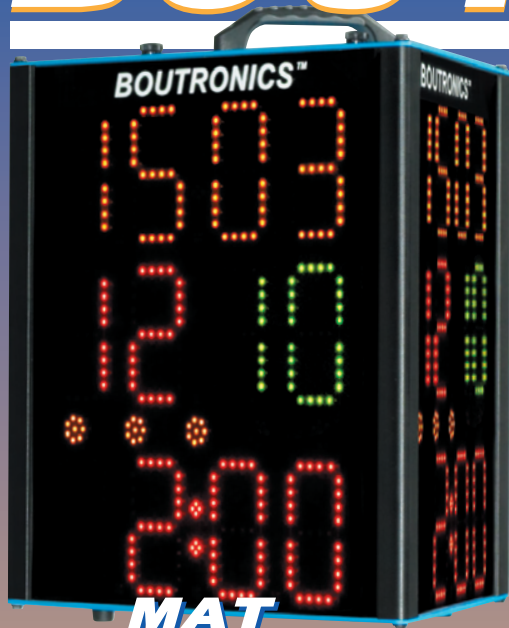

BOUTRONICS™

**MAT
COMMANDER**
3-Side HS Model W343H

Portable Wrestling Score-Clock NEW LOW-COST MODELS!

- 3-Side Spectator Display for 360 Degree Visibility
- Large Super Bright Red, Green and Amber LED Displays Visible up to 250'
- **Tripod Included!** Elevate Spectator Display for Best Sightlines
- Rugged, Heavy Duty Aluminum Design and Construction
- Compact (17" x 16" x 16") and Lightweight (15 lbs), Easy to Carry and Store Anywhere
- Includes Custom Wrestling Specific User Console
- Useable for Other Sports, 4-Digit Time, Scores to 99
- Very Easy to Use, NO Training Required
- 2-Year Factory Warranty. • 5-Year and 10-Year Plans Available
- Optional Advertising Sign Holders for Selling Ad Space to Sponsors
- Lease-To-Own

Visit our website at

www.score-clocks.com

or call

1-800-945-8881

for more information

SMALLER
(17"x16"x16")

LIGHTER
(15lbs)

CHEAPER

\$2,495*
High School

\$2,695*
College

*QUANTITY
DISCOUNTS
AVAILABLE

HIGH SCHOOL MODELS W343H DISPLAY

Match Time Programmable from 0:01 to 99:59 Each Period
Match Period (1 to 5) • Team Score, Red & Green (0 to 99)
Match Score, Red & Green (0 to 99)
Match Number (1 to 9999)
Red & Green Injury, Recovery and Blood Timers
Periods Won Indicators for New FILA Freestyle/Greco Rules

COLLEGE MODELS W343C DISPLAY

Match Time Programmable from 0:01 to 99:59 Each Period
Match Period (1 to 5)
Team & Match Scores, Red & Green (0 to 99)
Riding Time with Red/Green Advantage Indicator
Red & Green Injury, Recovery and Blood Timers